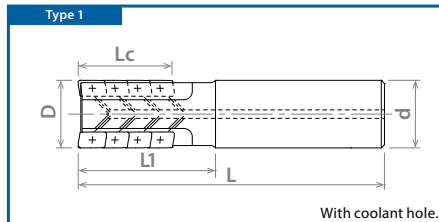

List 53000

OSG PHOENIX® PSEL SA/FA

SPEED FEED	INSERTS	ACCS.	STEEL	PACKED
1530	1221-1223	1224		1 PIECE

EDP Number	Designation	Body Type	Type	Dia.	Number of Flutes	Number of Inserts per Flute	Total Number of Inserts	Length of Cut	Neck Length	Overall Length	Shank Dia.	Applicable Insert
				D (Inch)				Lc (Inch)	L1 (Inch)	L (Inch)	d (Inch)	
53000000	● PSEL11R100SA100-2-27	Cylindrical Shank	1	1.000	2	3	6	1.063	1.968	4.921	1.000	ZD_T11
53000001	● PSEL11R125SA125-2-37	Cylindrical Shank	1	1.250	2	4	8	1.457	2.362	5.512	1.250	ZD_T11
53000002	● PSEL11R125SA125-3-45	Cylindrical Shank	1	1.250	3	5	15	1.791	2.362	5.512	1.250	ZD_T11
53000003	● PSEL11R150SA125-3-37	Cylindrical Shank	2	1.500	3	4	12	1.457	2.362	5.512	1.250	ZD_T11
53000004	● PSEL11R150SA125-4-45	Cylindrical Shank	2	1.500	4	5	20	1.791	2.362	5.512	1.250	ZD_T11
53000005	● PSEL15R150SA125-2-38	Cylindrical Shank	2	1.500	2	3	6	1.496	2.362	5.512	1.250	ZDKT15
53000006	● PSEL11R100FA100-2-27	Weldon Shank	1	1.000	2	3	6	1.063	1.968	4.248	1.000	ZD_T11
53000007	● PSEL11R125FA125-2-37	Weldon Shank	1	1.250	2	4	8	1.457	2.362	4.642	1.250	ZD_T11
53000008	● PSEL11R125FA125-3-45	Weldon Shank	1	1.250	3	5	15	1.791	2.362	4.642	1.250	ZD_T11
53000009	● PSEL11R150FA125-3-37	Weldon Shank	2	1.500	3	4	12	1.457	2.362	4.642	1.250	ZD_T11
53000010	● PSEL11R150FA125-4-45	Weldon Shank	2	1.500	4	5	20	1.791	2.362	4.642	1.250	ZD_T11
53000011	● PSEL15R150FA125-2-38	Weldon Shank	2	1.500	2	3	6	1.496	2.362	4.642	1.250	ZDKT15

● Stocked ○ Available Upon Request; MOQ May Apply ▲ Globally Stocked

Note: When using an insert with a corner radius of R2 or greater, the corner of the cutter body must be corrected. The body corner radius should equal insert radius minus one (example: if insert radius is R3, body radius should be R2).