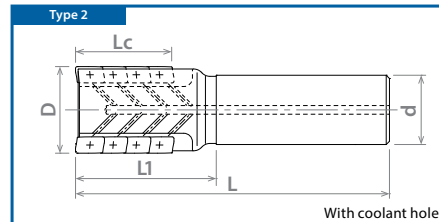

List 53000

OSG PHOENIX® PSEL SA/FA

SPEED FEED	INSERTS	ACCS.	STEEL	PACKED
1530	1221-1223	1224		1 PIECE

EDP Number	Designation	Body Type	Type	Dia.	Number of Flutes	Number of Inserts per Flute	Total Number of Inserts	Length of Cut	Neck Length	Overall Length	Shank Dia.	Applicable Insert
				D (Inch)				Lc (Inch)	L1 (Inch)	L (Inch)	d (Inch)	
53000000	● PSEL11R100SA100-2-27	Cylindrical Shank	1	1.000	2	3	6	1.063	1.968	4.921	1.000	ZD_T11
53000001	● PSEL11R125SA125-2-37	Cylindrical Shank	1	1.250	2	4	8	1.457	2.362	5.512	1.250	ZD_T11
53000002	● PSEL11R125SA125-3-45	Cylindrical Shank	1	1.250	3	5	15	1.791	2.362	5.512	1.250	ZD_T11
53000003	● PSEL11R150SA125-3-37	Cylindrical Shank	2	1.500	3	4	12	1.457	2.362	5.512	1.250	ZD_T11
53000004	● PSEL11R150SA125-4-45	Cylindrical Shank	2	1.500	4	5	20	1.791	2.362	5.512	1.250	ZD_T11
53000005	● PSEL15R150SA125-2-38	Cylindrical Shank	2	1.500	2	3	6	1.496	2.362	5.512	1.250	ZDKT15
53000006	● PSEL11R100FA100-2-27	Weldon Shank	1	1.000	2	3	6	1.063	1.968	4.248	1.000	ZD_T11
53000007	● PSEL11R125FA125-2-37	Weldon Shank	1	1.250	2	4	8	1.457	2.362	4.642	1.250	ZD_T11
53000008	● PSEL11R125FA125-3-45	Weldon Shank	1	1.250	3	5	15	1.791	2.362	4.642	1.250	ZD_T11
53000009	● PSEL11R150FA125-3-37	Weldon Shank	2	1.500	3	4	12	1.457	2.362	4.642	1.250	ZD_T11
53000010	● PSEL11R150FA125-4-45	Weldon Shank	2	1.500	4	5	20	1.791	2.362	4.642	1.250	ZD_T11
53000011	● PSEL15R150FA125-2-38	Weldon Shank	2	1.500	2	3	6	1.496	2.362	4.642	1.250	ZDKT15

● Stocked ○ Available Upon Request; MOQ May Apply ▲ Globally Stocked

Note: When using an insert with a corner radius of R2 or greater, the corner of the cutter body must be corrected. The body corner radius should equal insert radius minus one (example: if insert radius is R3, body radius should be R2).